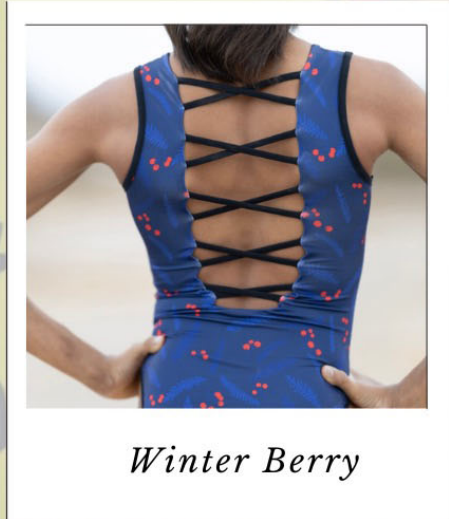

# Cocovida

WINTER '24  
PRE-ORDERS  
11/6 - 11/10

MSO EXCLUSIVE BRAND

*Grinch Winter Forest*

*Holly Jolly / Candy Cane*

*Winter Berry*

*Grinch Winter Forest*

*OG Grinch / Home Alone*