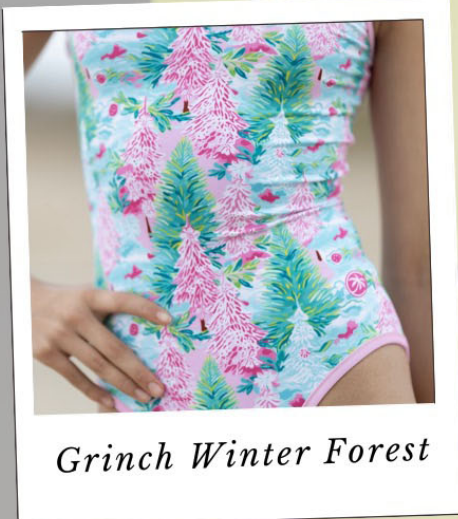

# Cocovida

WINTER '24  
PRE-ORDERS  
11/6 - 11/10

MSO EXCLUSIVE BRAND

*Grinch Winter Forest*

*Holly Jolly / Candy Cane*

*Winter Berry*

*Grinch Winter Forest*

*OG Grinch / Home Alone*